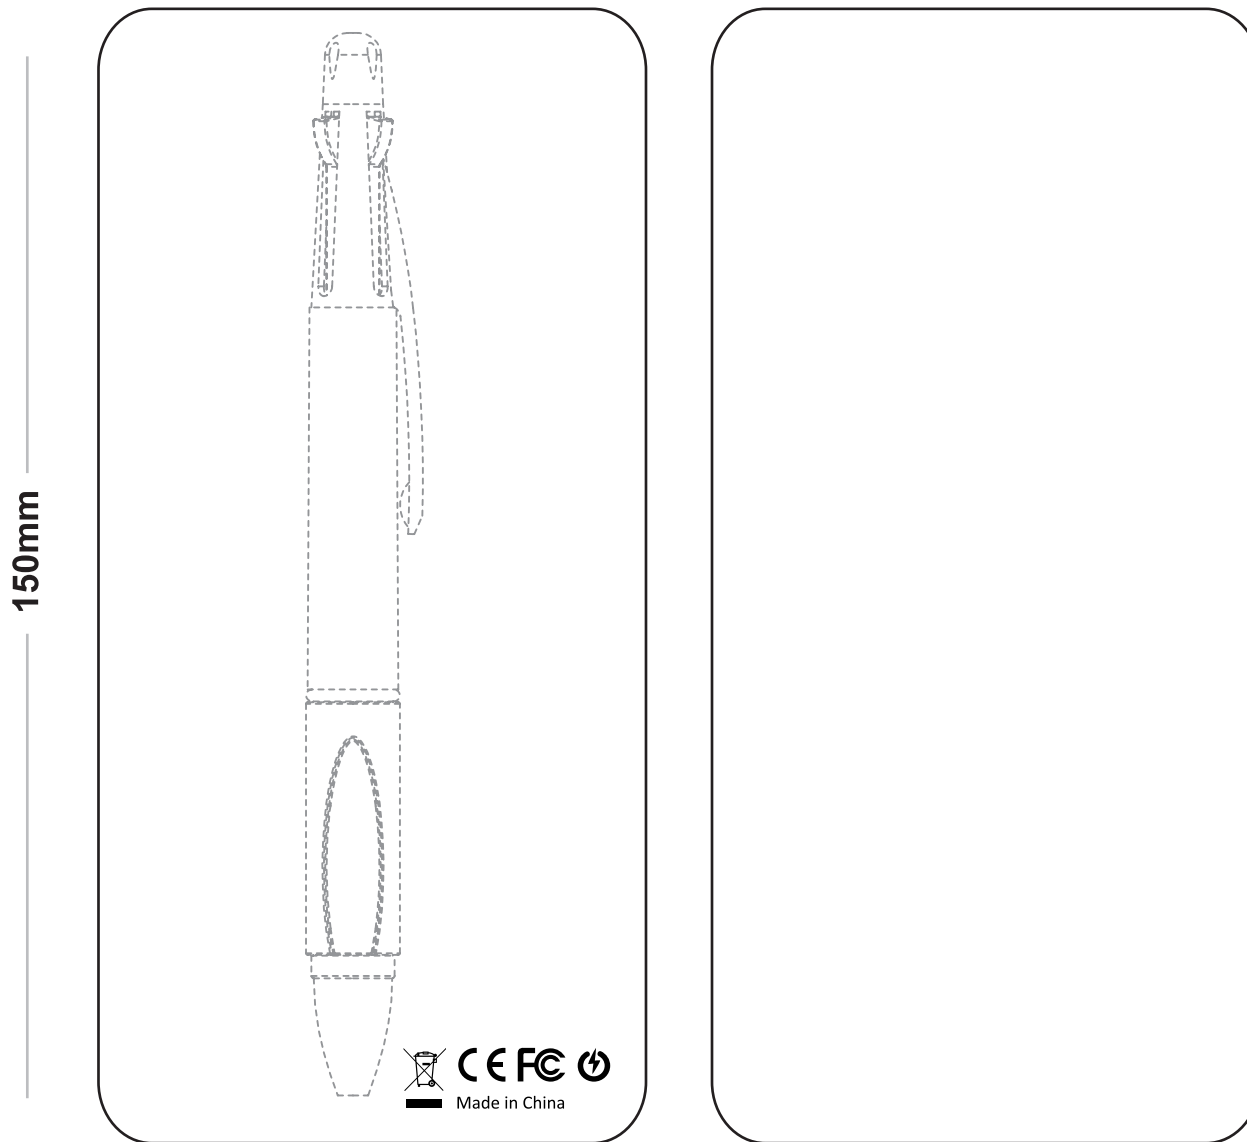

72.4mm

FRONT

BACK

BLISTER PACK (BL) ARTWORK TEMPLATE

MODEL: FROSTY (FRO)

BLISTER PACK (BL) ARTWORK TEMPLATE

MODEL: QUAD (QD)

FRONT