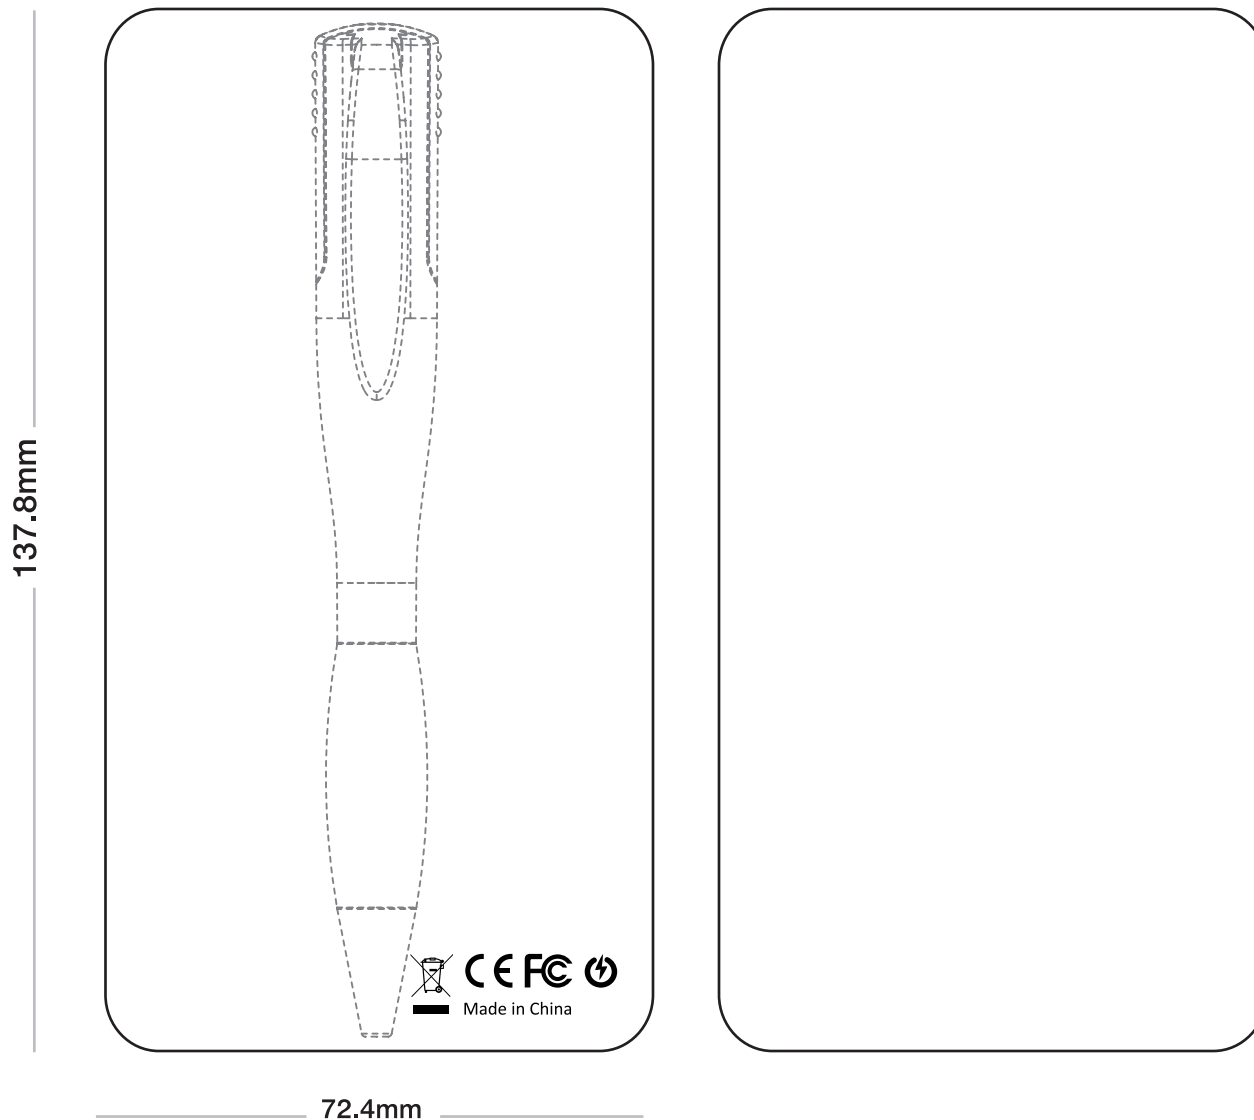

BLISTER PACK (BL) ARTWORK TEMPLATE

MODEL: INK (IK)

FRONT

BACK